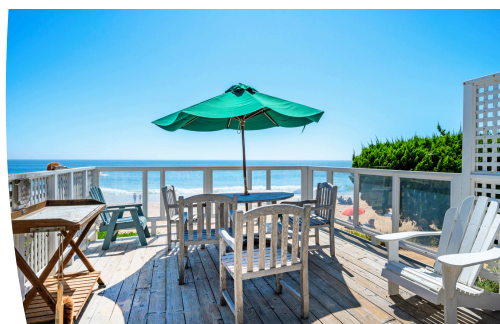

Unlock the magic of Crystal Cove from the “suite-est” cottage on the beach, the restored South Beach Suite.

South Beach Suite has a large, sunny living room and an expansive private outdoor deck just steps from the sand. It's also the only cottage with a king-size bed. Accommodates up to six guests.

MEMBERSHIP OPPORTUNITIES

\$50 Cove Friend Membership

Members are automatically entered into an annual drawing for a complimentary two-night stay in Cottage #14 in the Crystal Cove Historic District, with flexible date selection based on cottage availability. The annual drawing is held on March 1.