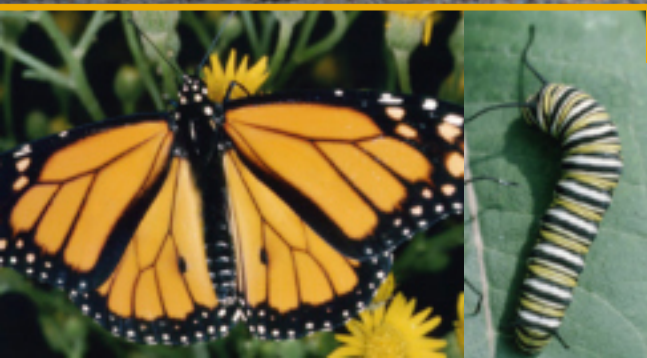

Monarch Butterfly

Monarch butterflies are insects that start their lives out as caterpillars. The caterpillars will metamorphosize into their butterfly stage. They are great pollinators to many flowering plants and are commonly seen around home gardens!

Size: 10 - 13 cm in length

Coloration: As a caterpillar, a monarch has black, white, and yellow stripes, As butterflies monarchs have black bodies with wings that contain bright orange and black with white spots throughout.

Diet: As a caterpillar, monarchs feed on milkweed leaves. As a butterfly, they nectar from milkweed flowers